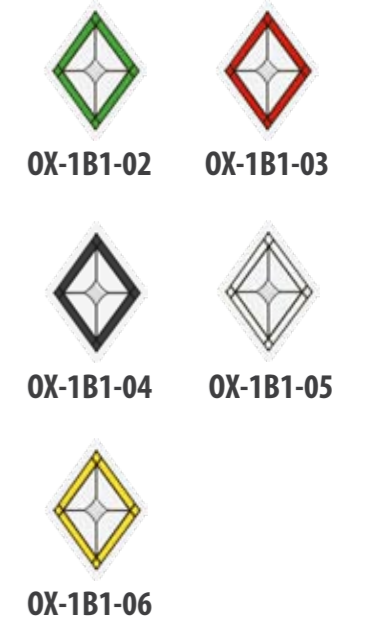

OX-1B1 Additional
Glass Colour Options:

Glass Code: **OX-1DB5-03**
Glass: 24mm DG & 50mm TG
Door Colour Shown: Red
Range of other door colour options available